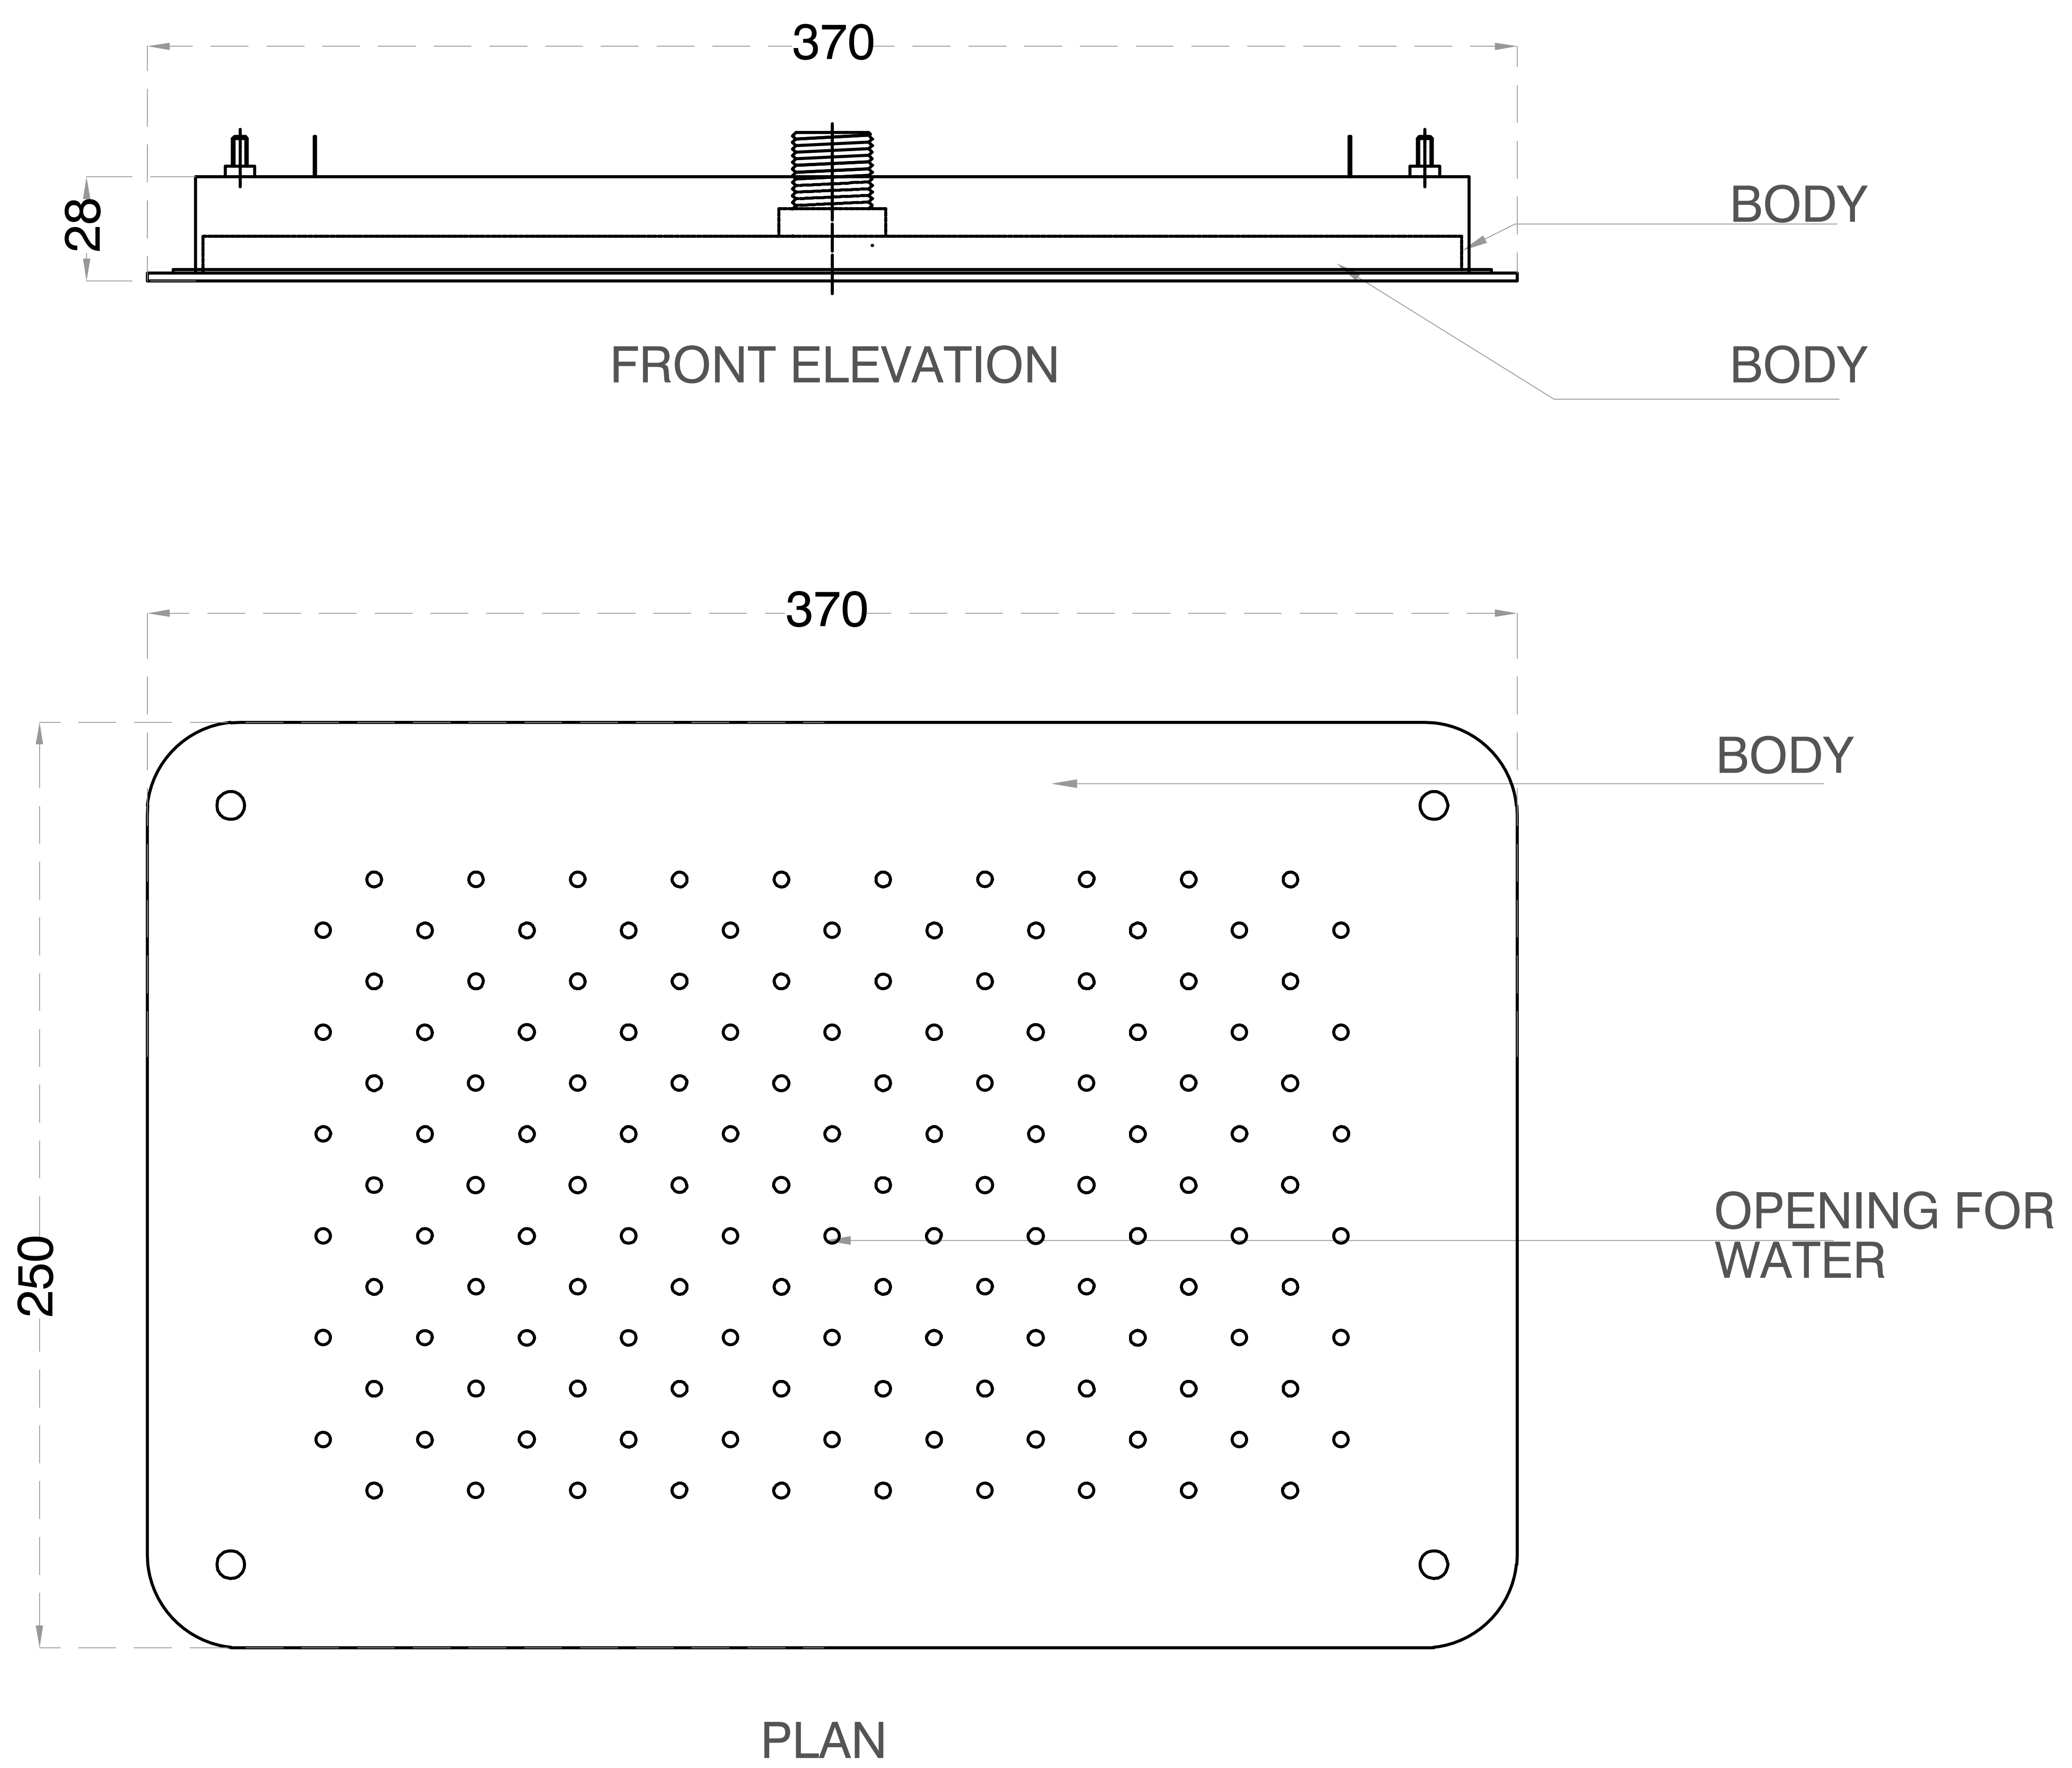

Single-Function Concealed Ceiling Mounted Rain Shower

Product Code : 5101

Technical Drawing

All dimension are in **mm**